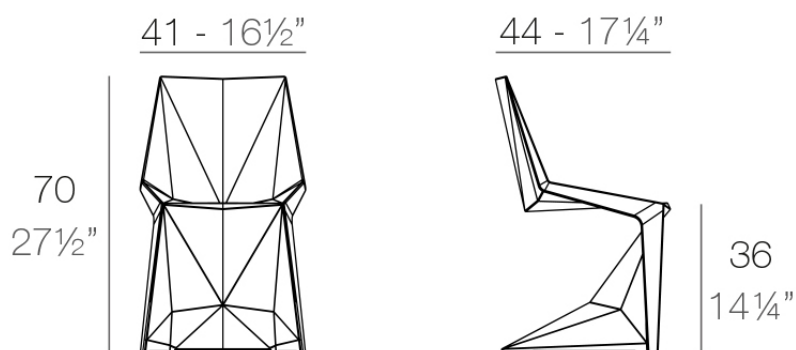

### Description

Made of injected polypropylene with fiber glass. Stackable. Available in several colors. Item suitable for indoor and outdoor use.

Weight: 3 Kg

VOXEL Silla mini  
VOXEL Chair mini