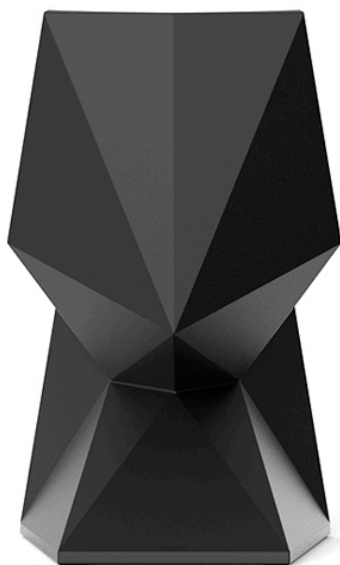

Vertex chair

by Karim Rashid

One of the latest great works by **KARIM RASHID**, we can find it in **VERTEX**, a family of ultra-contemporary sculpted outdoor & indoor designer furniture collection designed for the Spanish brand **VONDOM**.

Info

Description

Made of polyethylene resin by rotational moulding. 100% Recyclable. Item suitable for indoor and outdoor use. Available in different finishes.

Weight: 9.02 Kg

VERTEX Silla
VERTEX Chair

Accessories

- **Fabric**

Fabric

Finishes

finishes

BASIC

Ref. 51007

crema

green