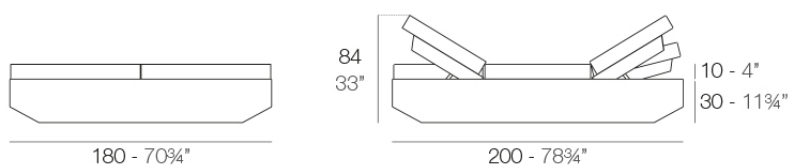

Info

Description

Made of polyethylene resin by rotational moulding. 100% Recyclable. Item suitable for indoor and outdoor use. Available in different finishes.

Weight: 113.77 Kg

VELA Daybed 4 cabezales reclinables. Giro 360°.
VELA Daybed 4 reclining backrest square. Rotation 360°.