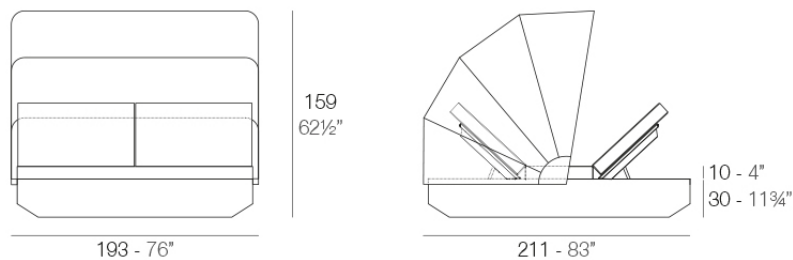

### Description

Made of polyethylene resin by rotational moulding. 100% Recyclable. Item suitable for indoor and outdoor use. Available with different finishes and options.

Weight: 111.23 Kg

VELA Daybed 4 cabezales reclinables con parasol plegable. Giro 360°.  
VELA Daybed 4 reclining backrest square with folding sunroof. Rotation 360°.