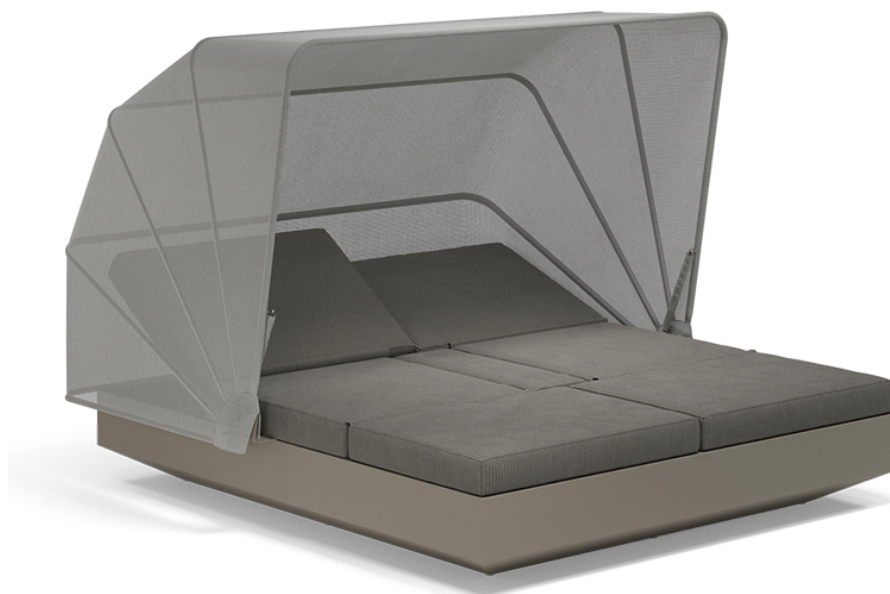

Vela daybed with 4 reclining backrests and folding canopy

by Ramón Esteve

Vela Collection, designed by Ramon Esteve for Vondom. This extensive outdoor furniture and plantpot collection aims to offer the comfort and the quality of interior furniture without losing it's original qualities.