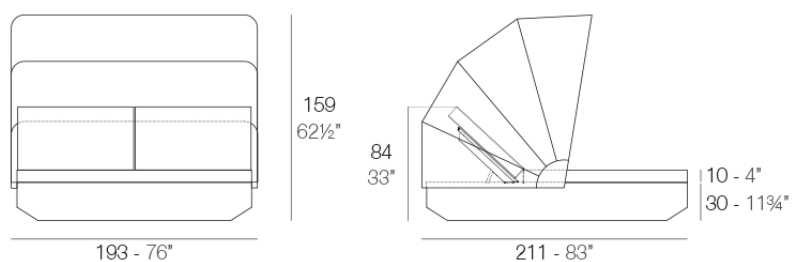

Info

Description

Made of polyethylene resin by rotational moulding. 100% Recyclable. Item suitable for indoor and outdoor use. Available with different finishes and options.

Weight: 95.6 Kg

VELA Daybed 2 cabezales reclinables con parasol plegable. Giro 360°.
VELA Daybed 2 reclining backrest square with folding sunroof. Rotation 360°.