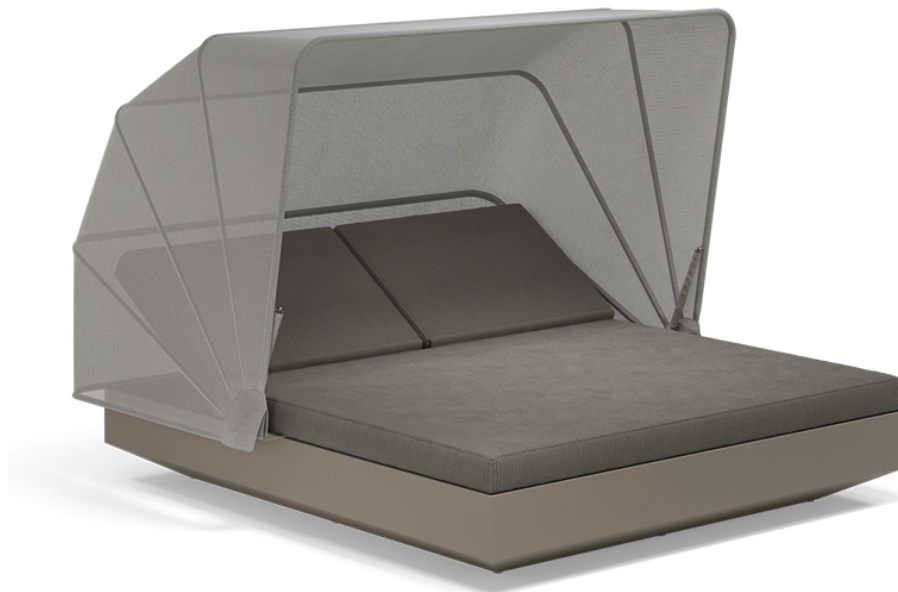

Vela square daybed with 2 reclining backrests and folding canopy

by Ramón Esteve

Vela Collection, designed by Ramon Esteve for Vondom. This extensive outdoor furniture and plantpot collection aims to offer the comfort and the quality of interior furniture without losing it's original qualities.

Info

Description

Made of polyethylene resin by rotational moulding. 100% Recyclable. Item suitable for indoor and outdoor use. Available with different finishes and options.

Weight: 95.6 Kg

VELA Daybed 2 cabezales reclinables con parasol plegable. Giro 360°.
VELA Daybed 2 reclining backrest square with folding sunroof. Rotation 360°.

Accessories

- **SIDE TABLE**

HPL Side table

- **4-Pillow pack 60x60 cm.**

4 Pillow pack – 23?1/2?x23?1/2?

- **PACK SOUND BLUETOOTH SYSTEM**

Link your smartphone or tablet to the sound system via Bluetooth.

Finishes