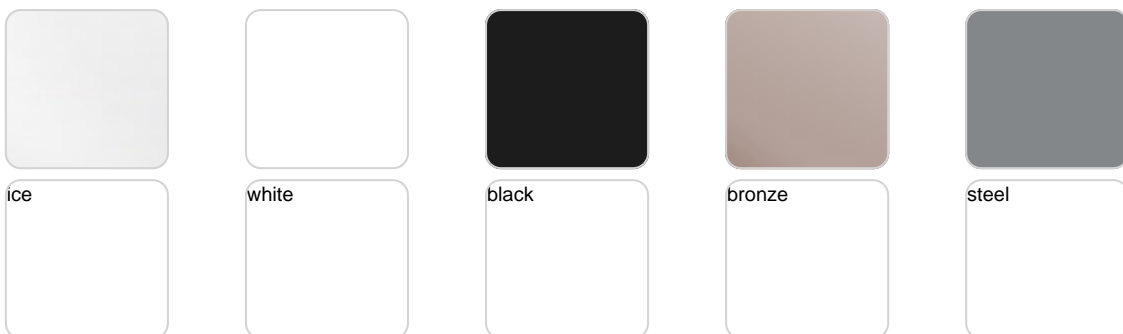

tabletops

HPL

Ref. 54178P

HPL black edge

TEMPERED GLASS

Ref. 54178C

Security temperate Glass, board thickness 10 mm

Ambients