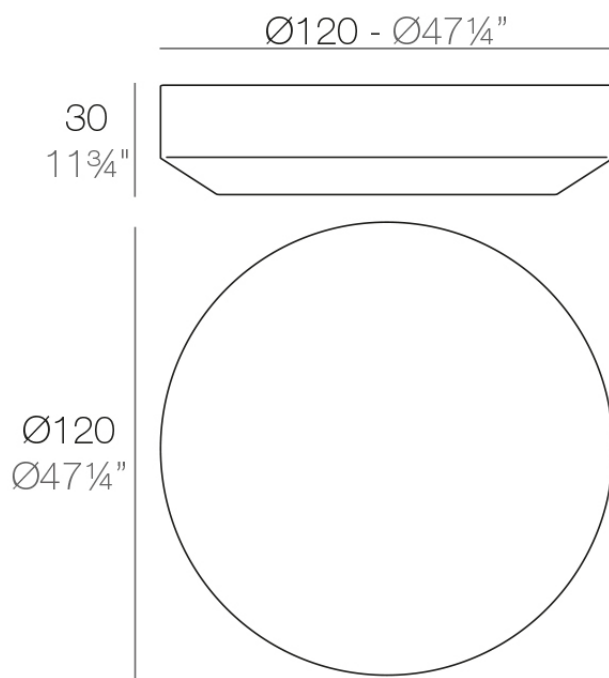

Info

Description

Made of polyethylene resin by rotational moulding. 100% Recyclable. Item suitable for indoor and outdoor use. Available in different finishes.

Weight: 18.05 Kg

VELA Mesa Baja $\text{Ø}120$
VELA Low Table $\text{Ø}47\frac{1}{4}"$