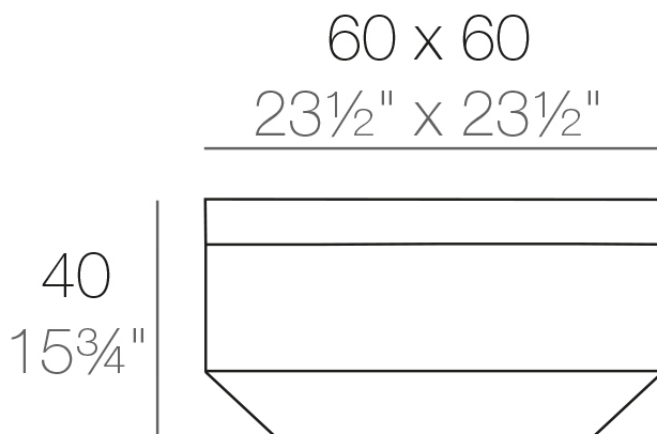

Info

Description

Made of polyethylene resin by rotational moulding. 100% Recyclable. Item suitable for indoor and outdoor use. Available in different finishes.

Weight: 7.36 Kg

VELA CHILL Puff 60x60
VELA CHILL Ottoman
23½"x23½"