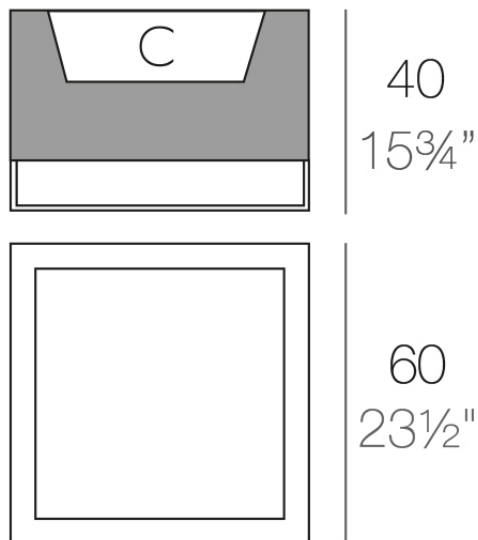

### Description

Pot made of polyethylene resin by rotational moulding. 100% Recyclable. Item suitable for indoor and outdoor use. Available in different finishes.

Weight: 10 Kg

---

60 - 23 1/2"

VELA Land C = 30 L 16 x 24 cm