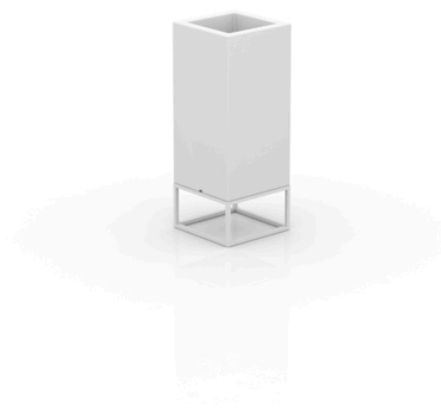

Vela high nano cube planter 18x18x46

by Ramón Esteve

Vela Collection, designed by Ramon Esteve for Vondom. This extensive outdoor furniture and plantpot collection aims to offer the comfort and the quality of interior furniture without losing it's original qualities.

Info

Description

Pot made of polyethylene resin by rotational moulding. 100% Recyclable. Item suitable for indoor and outdoor use. Available in different finishes.

Weight: 2.2 Kg

VELA Nano Cubo Alto 46
VELA Nano High Cube 46

C = 1,5 L
C = ½ gal

Finishes

finishes

BASIC

Ref. 54040A

orange

notte blue

ice