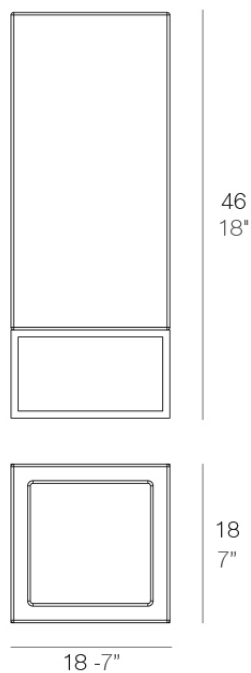

Info

Description

Pot made of polyethylene resin by rotational moulding. 100% Recyclable. Item suitable for indoor and outdoor use. Available in different finishes.

Weight: 2.2 Kg

VELA Nano Cubo Alto 46
VELA Nano High Cube 46