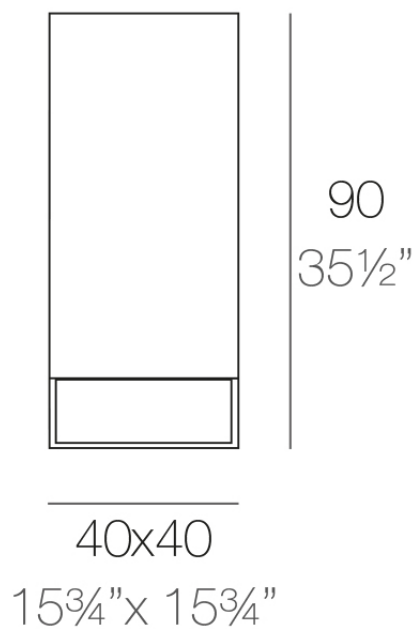

Info

Description

Made of polyethylene resin by rotational moulding. 100% Recyclable. Item suitable for indoor and outdoor use. Available in different finishes.

Weight: 13 Kg

VELA Lámpara Cubo Alto 90
VELA Lamp High Cube 90