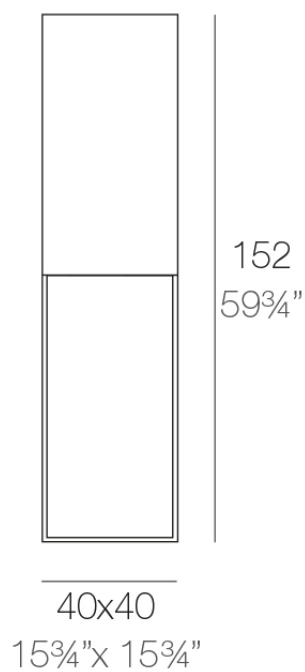

Vela high cube lamp 40x40x152

by Ramón Esteve

Vela Collection, designed by Ramon Esteve for Vondom. This extensive outdoor furniture and plantpot collection aims to offer the comfort and the quality of interior furniture without losing it's original qualities.

Info

Description

Made of polyethylene resin by rotational moulding. 100% Recyclable. Item suitable for indoor and outdoor use. Available in different finishes.

Weight: 10.5 Kg

VELA Lámpara Cubo Alto 152
VELA Lamp High Cube 152