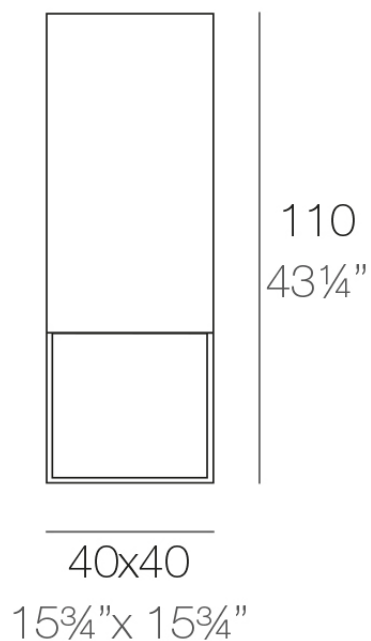

Vela high cube lamp 40x40x110

by Ramón Esteve

Vela Collection, designed by Ramon Esteve for Vondom. This extensive outdoor furniture and plantpot collection aims to offer the comfort and the quality of interior furniture without losing it's original qualities.

Info

Description

Made of polyethylene resin by rotational moulding. 100% Recyclable. Item suitable for indoor and outdoor use. Available in different finishes.

Weight: 10.5 Kg

VELA Lámpara Cubo Alto 110
VELA Lamp High Cube 110