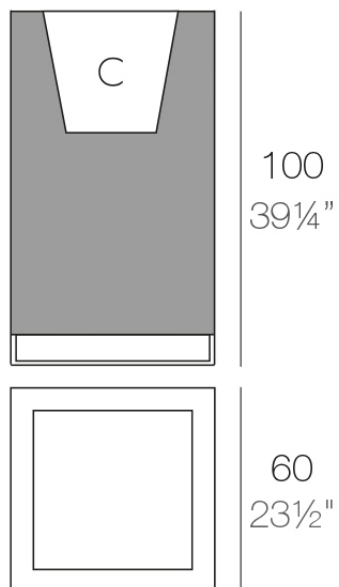

Info

Description

Pot made of polyethylene resin by rotational moulding. 100% Recyclable. Item suitable for indoor and outdoor use. Available in different finishes.

Weight: 17 Kg

60 - 23 1/2"

VELA Cubo Alto 60

VELA High Cube 60

C = 72 L 15 x 46 cm

C = 19 gal 15 x 18"