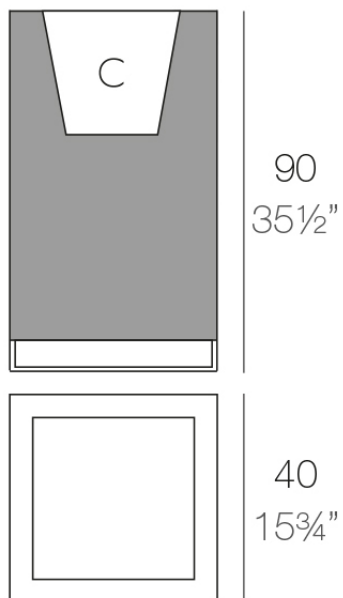

Info

Description

Pot made of polyethylene resin by rotational moulding. 100% Recyclable. Item suitable for indoor and outdoor use. Available in different finishes.

Weight: 13 Kg

40 - 15³/₄"

VELA Cubo Alto 40

VELA High Cube 40

C = 24 L

C = 6¹/₂ gal

Finishes

finishes

BASIC

Ref. 54049A

purjai red