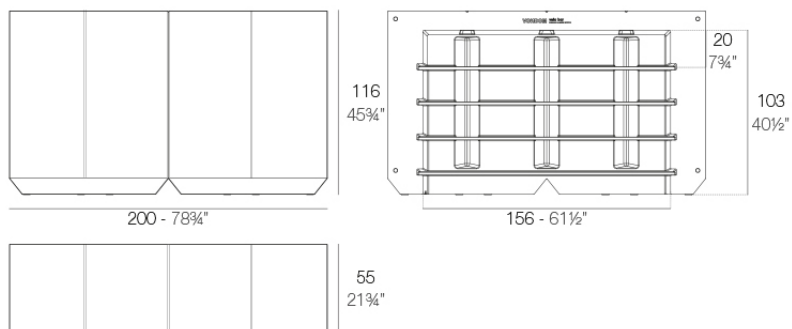

### Description

Made of polyethylene resin by rotational moulding. 100% Recyclable. Item suitable for indoor and outdoor use. Available in different finishes.

Weight: 65.2 Kg

VELA Barra  
VELA Double counter