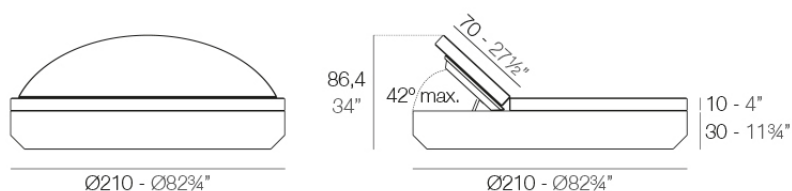

Info

Description

Made of polyethylene resin by rotational moulding. 100% Recyclable. Item suitable for indoor and outdoor use. Available in different finishes.

Weight: 102.11 Kg

VELA Daybed redondo reclinable. Giro 360°.
VELA Daybed 1 reclining backrest round. Rotation 360°.