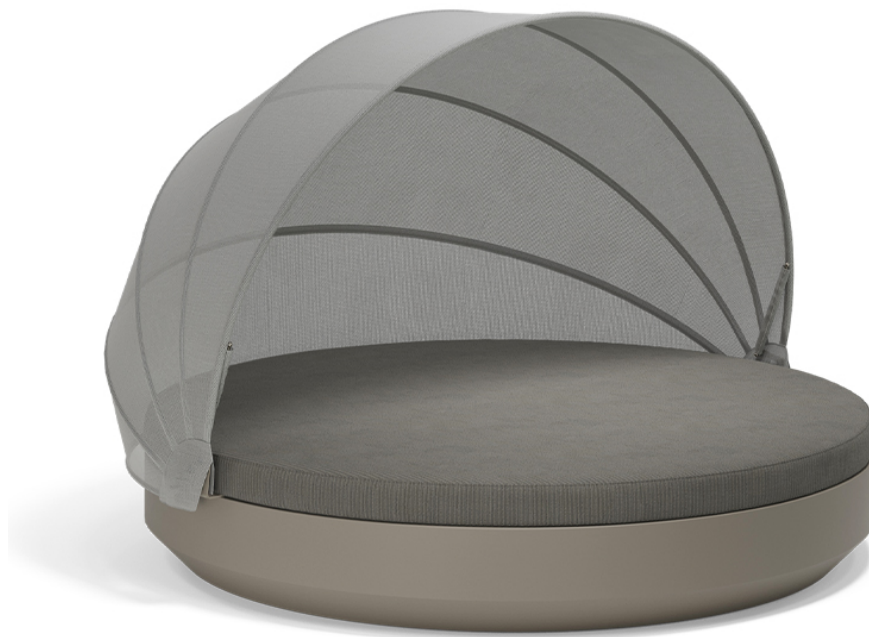

## Vela basic daybed ø210x40 with folding canopy

by Ramón Esteve

Vela Collection, designed by Ramon Esteve for Vondom. This extensive outdoor furniture and plantpot collection aims to offer the comfort and the quality of interior furniture without losing it's original qualities.

### Description

Made of polyethylene resin by rotational moulding. 100% Recyclable. Item suitable for indoor and outdoor use. Available with different finishes and options.

Weight: 80.37 Kg

VELA Daybed basic redondo con parasol plegable. Giro 360°.  
VELA Daybed round basic with folding sunroof. Rotation 360°.