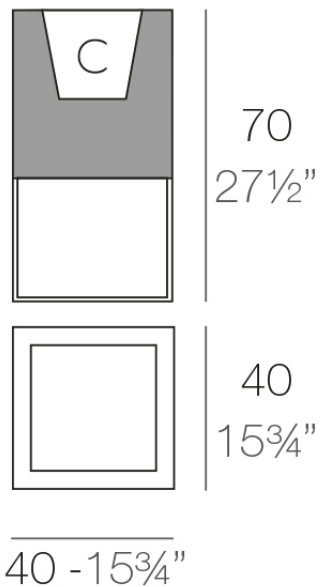

### Description

Pot made of polyethylene resin by rotational moulding. 100% Recyclable. Item suitable for indoor and outdoor use. Available in different finishes.

Weight: 6 Kg

VELA Cubo 40 C = 22 L x 31 cm  
VELA Cube 40 C = 6 gal x 12 1/8" x 12 1/8"