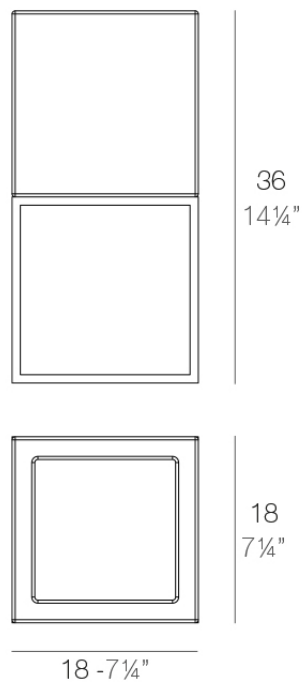

## Vela nano cube planter 18x18x36

by Ramón Esteve

Vela Collection, designed by Ramon Esteve for Vondom. This extensive outdoor furniture and plantpot collection aims to offer the comfort and the quality of interior furniture without losing it's original qualities.

### Description

Pot made of polyethylene resin by rotational moulding. 100% Recyclable. Item suitable for indoor and outdoor use. Available in different finishes.

Weight: 0.4 Kg

VELA Nano Cubo 36 C = 2 L  
VELA Nano Cube 36 C = 1/2 gal