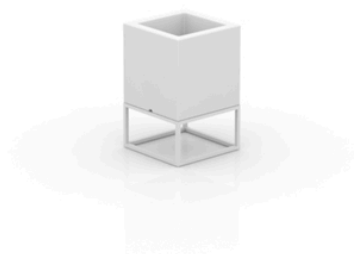

## Vela nano cube planter 18x18x28

by Ramón Esteve

Vela Collection, designed by Ramon Esteve for Vondom. This extensive outdoor furniture and plantpot collection aims to offer the comfort and the quality of interior furniture without losing it's original qualities.

### Description

Pot made of polyethylene resin by rotational moulding. 100% Recyclable. Item suitable for indoor and outdoor use. Available in different finishes.

Weight: 1.6 Kg

VELA Nano Cubo 28      C = 2 L  
VELA Nano Cube 28      C = ½ gal