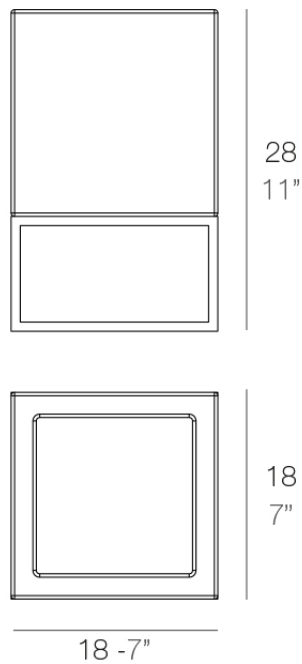

## Vela nano cube planter 18x18x28

by Ramón Esteve

Vela Collection, designed by Ramon Esteve for Vondom. This extensive outdoor furniture and plantpot collection aims to offer the comfort and the quality of interior furniture without losing it's original qualities.

### Description

Pot made of polyethylene resin by rotational moulding. 100% Recyclable. Item suitable for indoor and outdoor use. Available in different finishes.

Weight: 1.6 Kg

VELA Nano Cubo 28      C = 2 L  
VELA Nano Cube 28      C = ½ gal