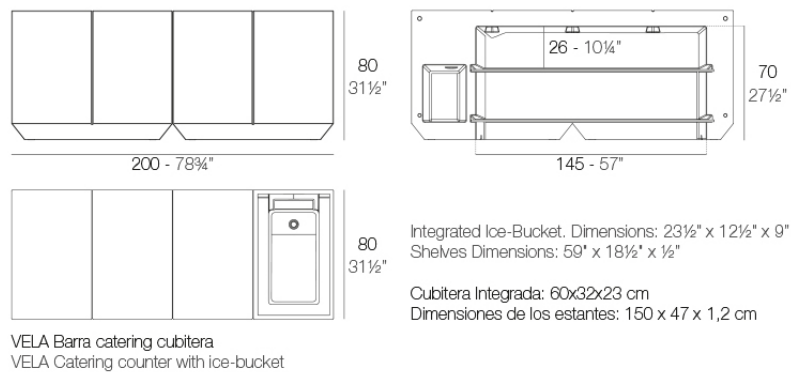

Info

Description

Made of polyethylene resin by rotational moulding. 100% Recyclable. Item suitable for indoor and outdoor use. Available in different finishes.

Weight: 65.6 Kg

Accessories

- **BLUETOOTH**

Link your smartphone or tablet to the sound system via Bluetooth.