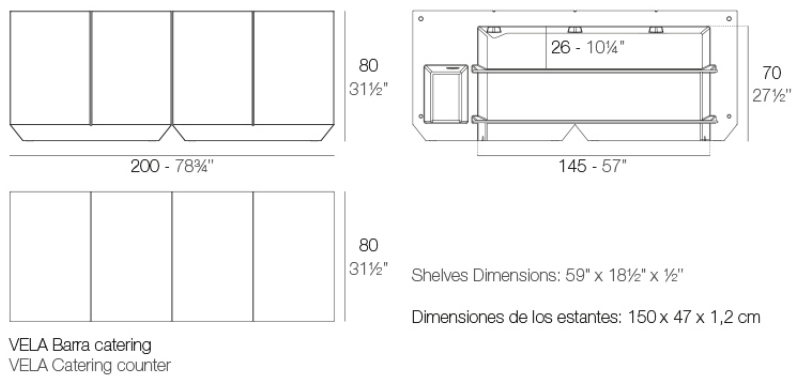

Info

Description

Made of polyethylene resin by rotational moulding. 100% Recyclable. Item suitable for indoor and outdoor use. Available in different finishes.

Weight: 62.37 Kg

Accessories

- **BLUETOOTH**

Link your smartphone or tablet to the sound system via Bluetooth.