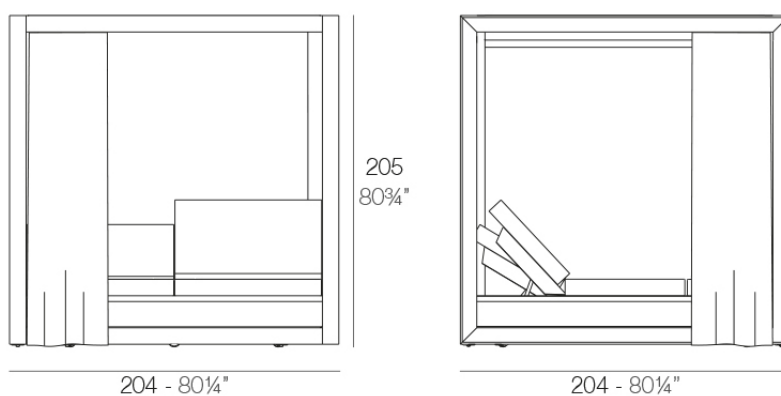

### Description

Canopy system made of thermo-lacquered aluminium profiles. Ceiling made of Sunvision fabric and curtains of Velum fabric . Item suitable for indoor and outdoor use.

Weight: 80.43 Kg

VELA Pérgola con cortinas (daybed no incluido)  
VELA Canopy with curtain (daybed not included)