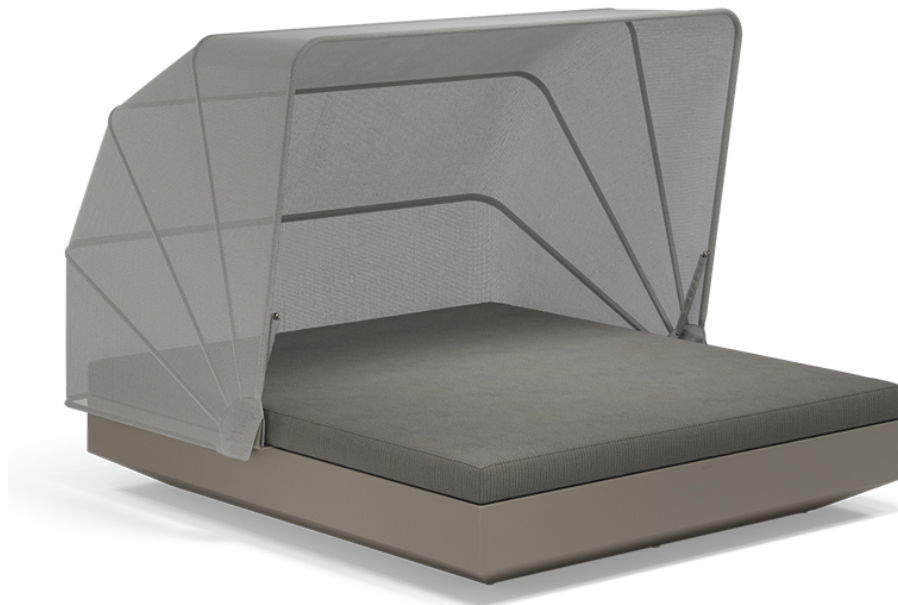

Vela basic daybed 200x180x40 with folding canopy

by Ramón Esteve

Vela Collection, designed by Ramon Esteve for Vondom. This extensive outdoor furniture and plantpot collection aims to offer the comfort and the quality of interior furniture without losing it's original qualities.

Info

Description

Made of polyethylene resin by rotational moulding. 100% Recyclable. Item suitable for indoor and outdoor use. Available with different finishes and options.

Weight: 76.52 Kg

VELA Daybed basic cuadrado con parasol plegable. Giro 360°.
VELA Daybed basic square with folding sunroof. Rotation 360°.

Accessories

- **SIDE TABLE**

HPL Side table

- **4-Pillow pack 60x60 cm.**

4 Pillow pack – 23?1/2?x23?1/2?

- **PACK SOUND BLUETOOTH SYSTEM**

Link your smartphone or tablet to the sound system via Bluetooth.

Finishes