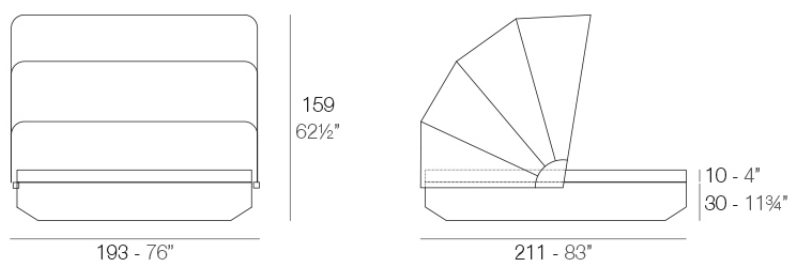

Info

Description

Made of polyethylene resin by rotational moulding. 100% Recyclable. Item suitable for indoor and outdoor use. Available with different finishes and options.

Weight: 76.52 Kg

VELA Daybed basic cuadrado con parasol plegable. Giro 360°.
VELA Daybed basic square with folding sunroof. Rotation 360°.