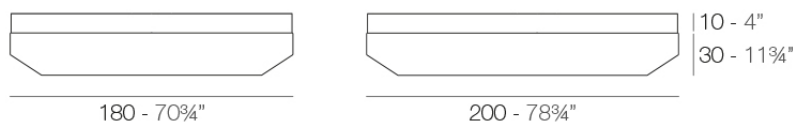

### Description

Made of polyethylene resin by rotational moulding. 100% Recyclable. Item suitable for indoor and outdoor use. Available in different finishes.

Weight: 79.02 Kg

VELA Daybed basic cuadrado. Giro 360°.  
VELA Daybed basic square. Rotation 360°.