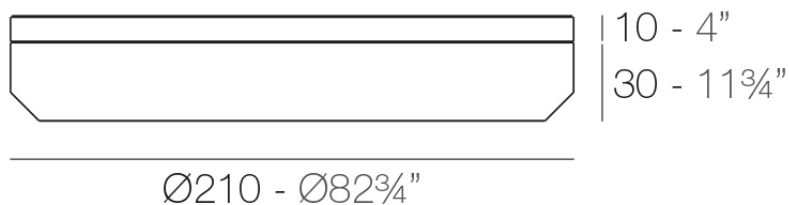

Info

Description

Made of polyethylene resin by rotational moulding. 100% Recyclable. Item suitable for indoor and outdoor use. Available in different finishes.

Weight: 82.41 Kg

VELA Daybed basic redondo. Giro 360°.
VELA Daybed round basic. Rotation 360°.