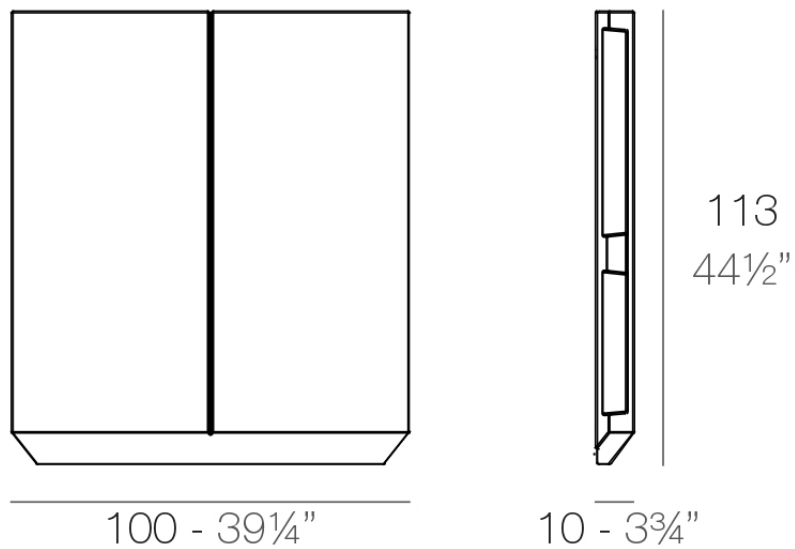

Info

Description

Made of polyethylene resin by rotational moulding. 100% Recyclable. Item suitable for indoor and outdoor use. Available in different finishes.

Weight: 14.95 Kg

VELA Puerta barra (con bisagra)
VELA Counter door (with hinge)