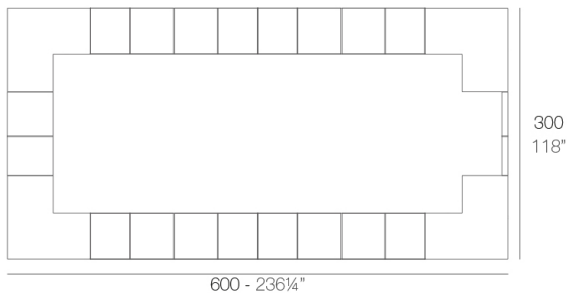

- **4 x 54082** Barra - Double counter
- **1 x 54081** Barra 100 - Single counter
- **4 x 54083** Barra esquina - Corner counter
- **1 x 54084** Puerta barra (con bisagra) - Counter door (with hinge)