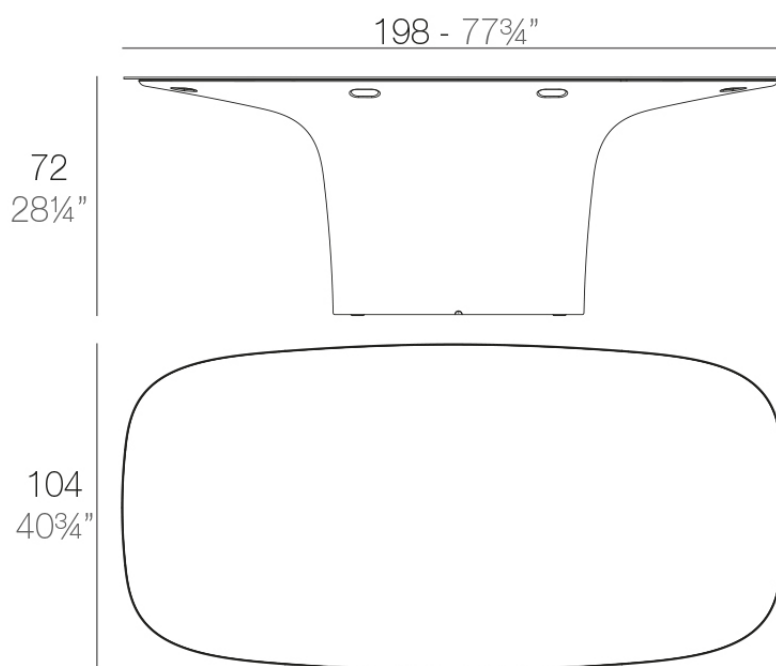

Info

Description

Made of polyethylene resin by rotational moulding. 100% Recyclable. Item suitable for indoor and outdoor use. Available in different finishes.

Weight: 84.82 Kg

UFO Mesa
UFO Table

Finishes

finishes