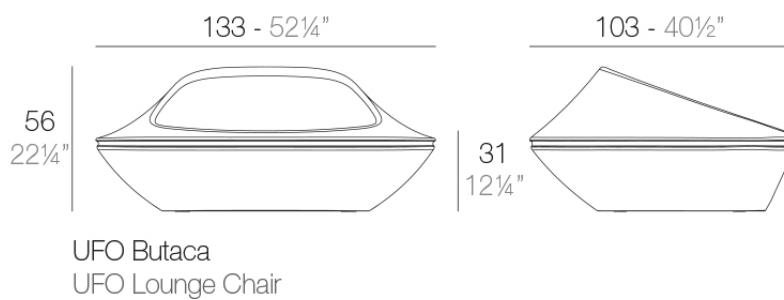

Info

Description

Made of polyethylene resin by rotational moulding. 100% Recyclable. Item suitable for indoor and outdoor use. Available in different finishes.

Weight: 20 Kg

Accessories

- **WHEELS**

Includes castors for easy move