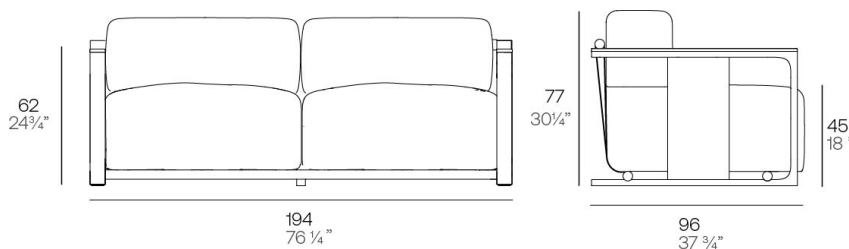

Weight: 72 Kg

Tulum. Sofá L
Tulum. Large Sofa
ref. 65071

Finishes

finishes

ALUMINIUM

Ref. 65071E

white

british gray