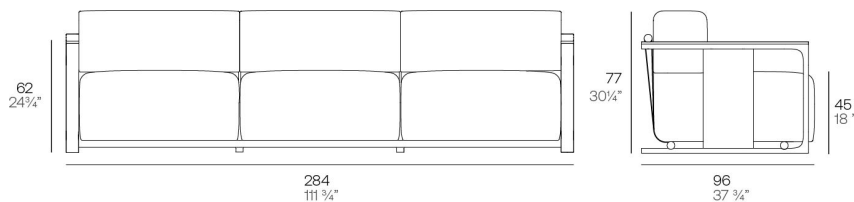

Weight: 108 Kg

Tulum. Sofá XL
Tulum. Extra Large Sofá
ref. 66072

Finishes

finishes

ALUMINIUM

Ref. 65072E

white

british gray