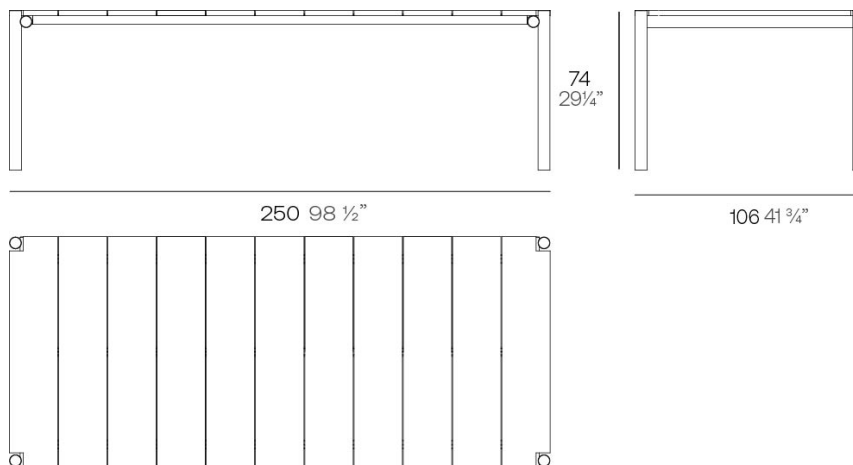

Weight: 38 Kg

Tulum. Mesa Comedor
Tulum. Dinnig Table
ref. 65075

Finishes

finishes

ALUMINIUM

Ref. 65075E

white

british gray