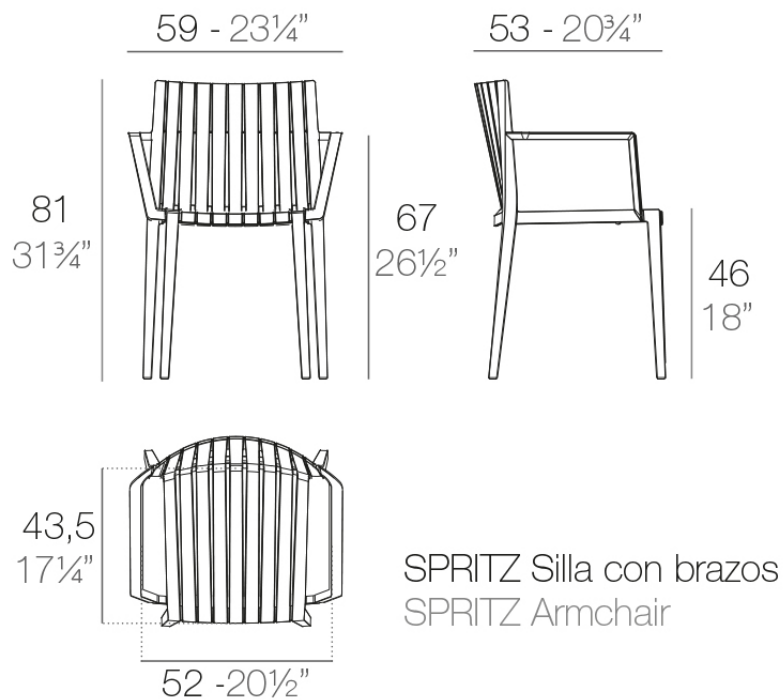

Info

Description

Made of injected polypropylene with fiber glass. Stackable. Available in several colors. Item suitable for indoor and outdoor use.

Weight: 5.76 Kg

Accessories

- **Fabric**

Fabric

Finishes