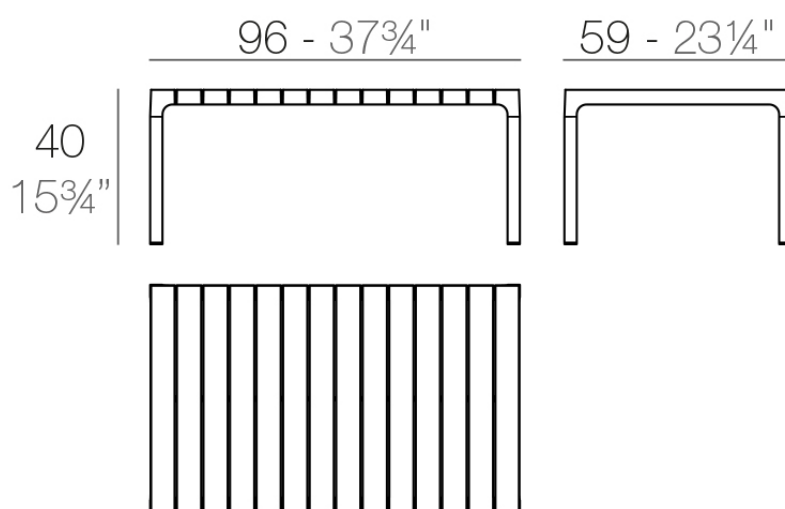

Spritz table sofa 96x59x40

by Archirivolto Design

Spritz outdoor furniture collection, designed by Archirivolto Design for Vondom. “The **white wooden fences lining the beach**, the small strips that follow each other, in their perfect geometry.” It’s this picture that inspired the collection, which is composed of the stolen details to this inspiration.

Info

Description

Weight: 8.98 Kg

SPRITZ Mesa Baja
SPRITZ Low Table

Finishes

finishes

BASIC PP
Ref. 56026

mostaza