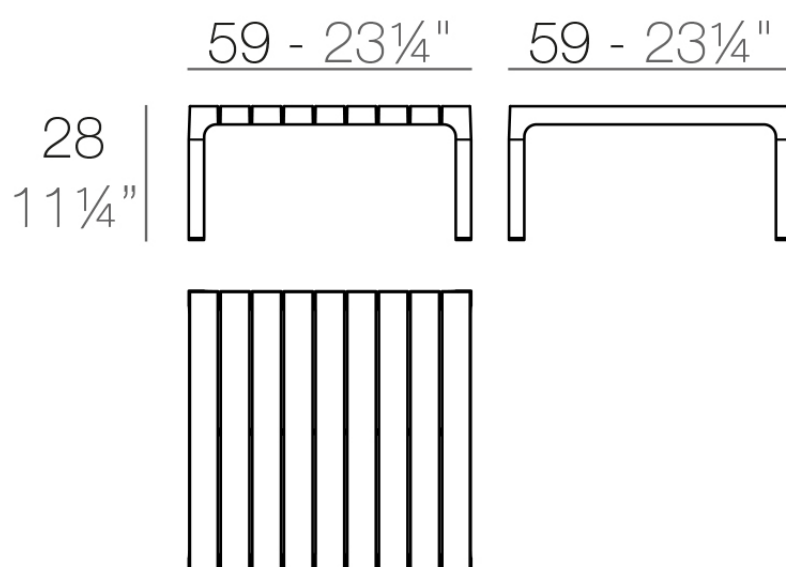

Spritz table 59x59x28

by Archirivolto Design

Spritz outdoor furniture collection, designed by Archirivolto Design for Vondom. “The **white wooden fences lining the beach**, the small strips that follow each other, in their perfect geometry.” It’s this picture that inspired the collection, which is composed of the stolen details to this inspiration.

Info

Description

Weight: 4.64 Kg

SPRITZ Mesa Tumbona
SPRITZ Sun Lounger Table

Finishes

finishes

BASIC PP
Ref. 56029

mostaza