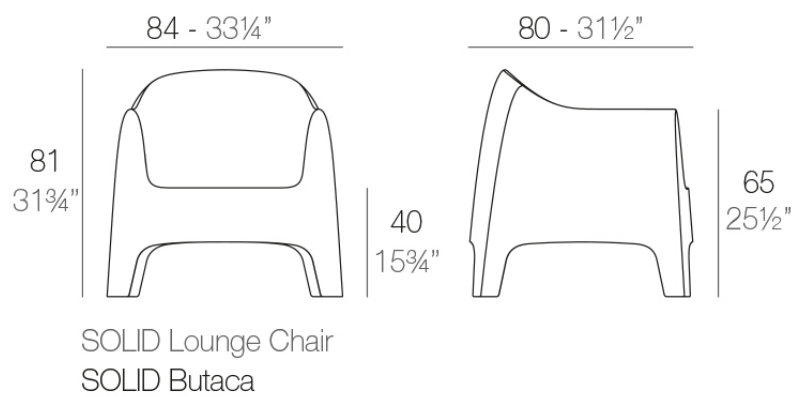

Info

Description

Made of injected polypropylene with mineral additives. Stackable. Available in several colors. Item suitable for indoor and outdoor use.

Weight: 13.5 Kg

Accessories

- **Fabric**

Fabric

Finishes