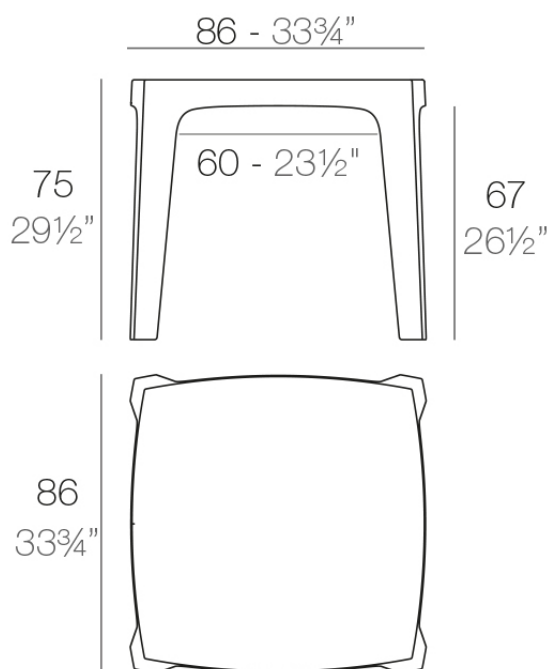

### Description

Made of injected polypropylene with mineral additives. Stackable. Available in several colors. Item suitable for indoor and outdoor use.

Weight: 11 Kg

SOLID Mesa  
SOLID Dining Table