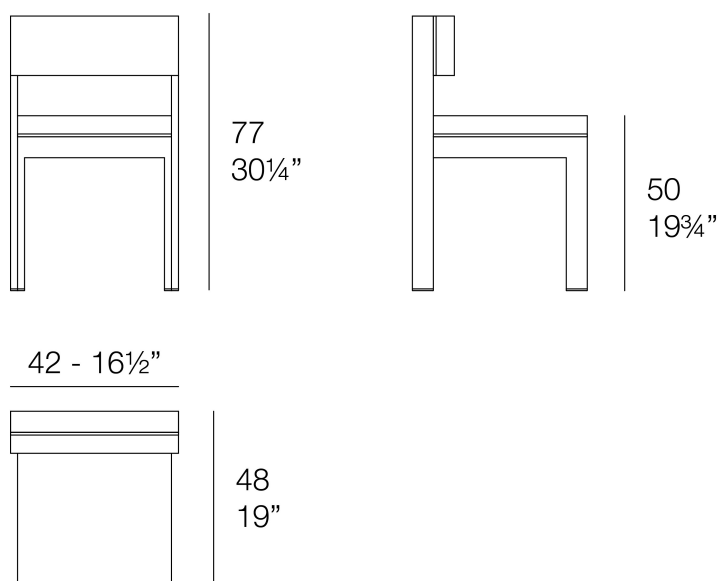

Info

Description

Weight: 4.68 Kg

POSIDONIA Silla
POSIDONIA Chair

Finishes

finishes

ALUMINIUM

Ref. 54733