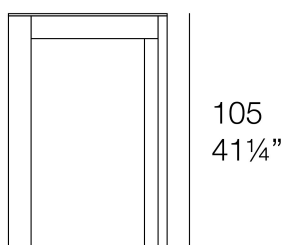

Info

Description

Weight: 15.44 Kg

70 - 27½"

POSIDONIA Mesa Alta 70
POSIDONIA High Table 27½"

Finishes

finishes

ALUMINIUM