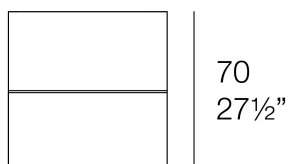

Info

Description

Weight: 15.44 Kg

70 - 27½"

POSIDONIA Mesa Alta 70
POSIDONIA High Table 27½"

Finishes

finishes

ALUMINIUM