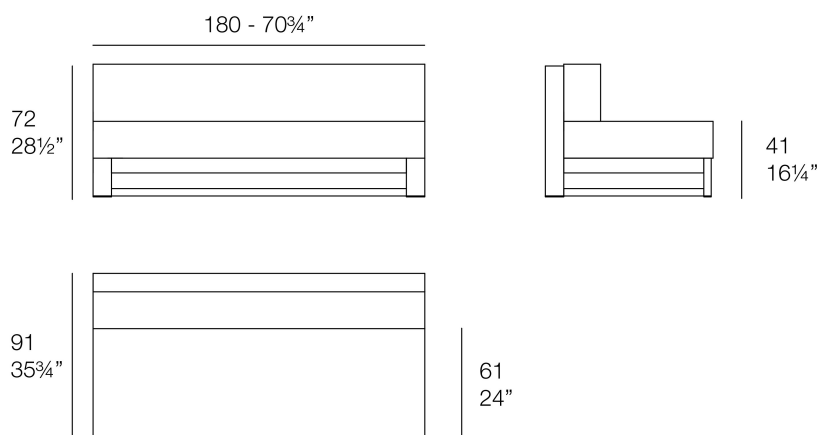

maintains the geometric lines of the collection without compromising comfort.

It offers a wide variety of modules to create versatile and personalised compositions.

Weight: 24.51 Kg

POSIDONIA Módulo Central L
POSIDONIA Armless Section L