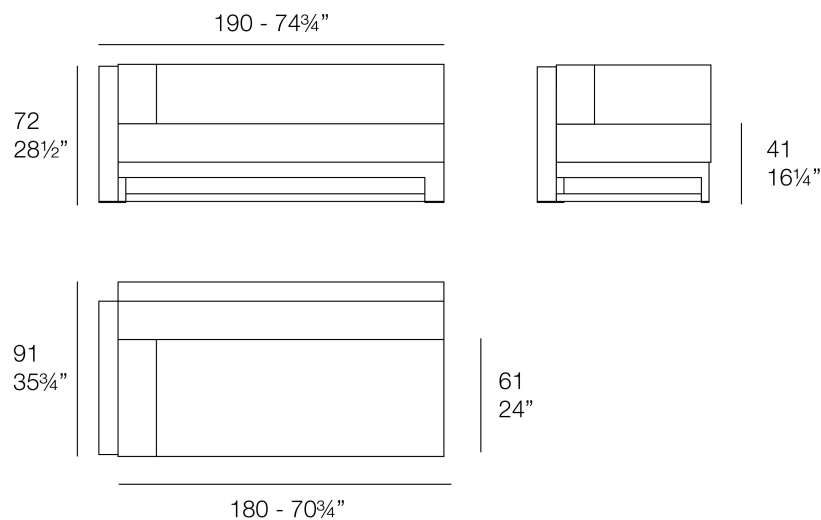

maintains the geometric lines of the collection without compromising comfort.

It offers a wide variety of modules to create versatile and personalised compositions.

Weight: 40.6 Kg

POSIDONIA Brazo Derecho L
POSIDONIA Right Section L