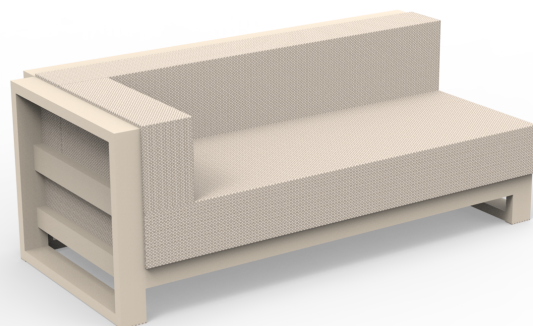

Info

Description

The Posidonia modular sofa, designed by Ramón Esteve, stands out for its thermo-lacquered aluminium structure, prepared to withstand any climatic condition. The upholstery, composed of latest-generation foams,