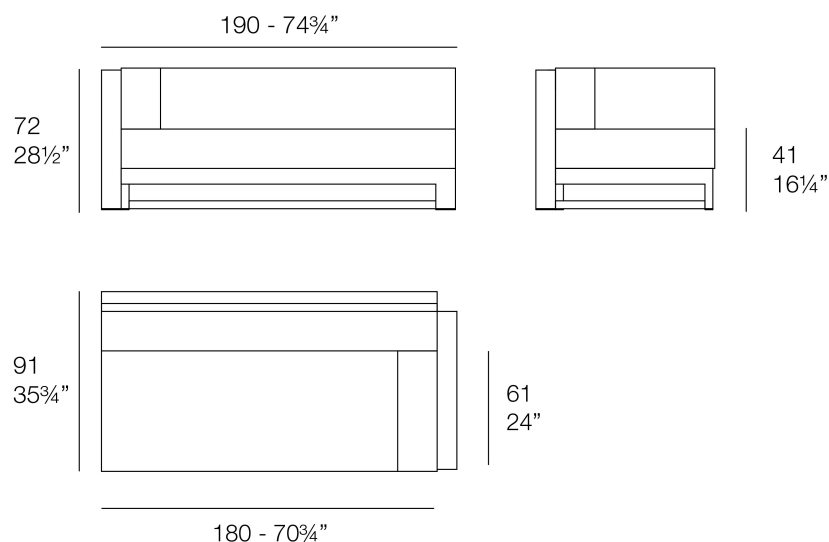

maintains the geometric lines of the collection without compromising comfort.

It offers a wide variety of modules to create versatile and personalised compositions.

Weight: 40.6 Kg

POSIDONIA Brazo Izquierdo L
POSIDONIA Left Section L