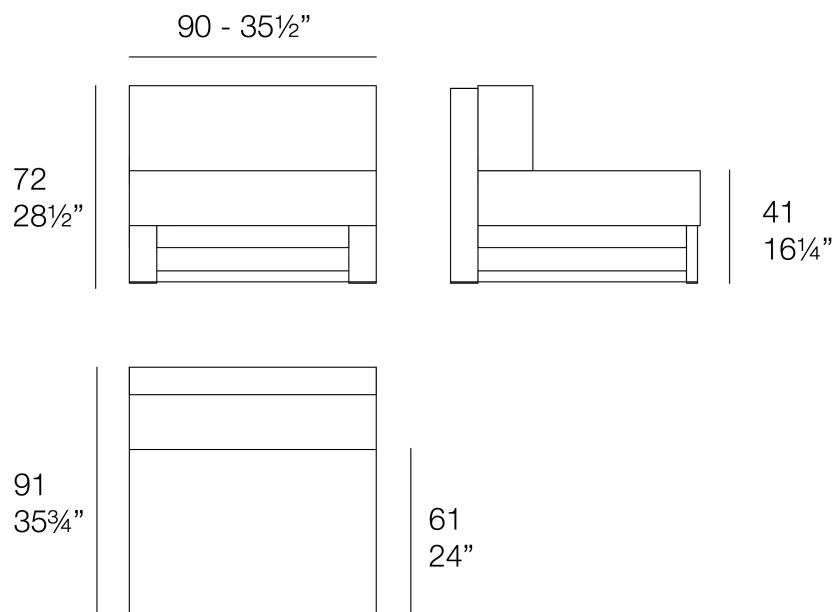

maintains the geometric lines of the collection without compromising comfort.

It offers a wide variety of modules to create versatile and personalised compositions.

Weight: 20.79 Kg

POSIDONIA Módulo Central
POSIDONIA Armless Section