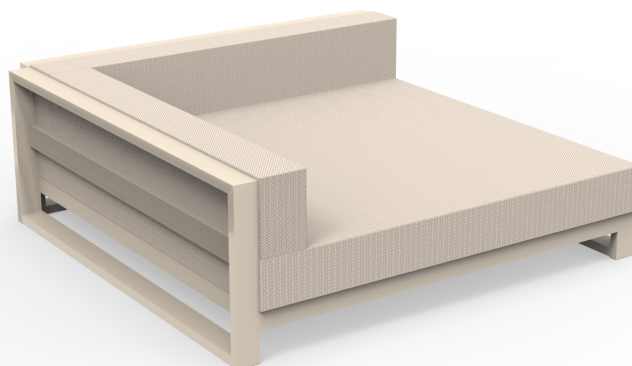

Posidonia right corner xl

by Ramón Esteve

Posidonia, the new collection of **designer outdoor furniture** is capable of creating an atmosphere of serenity and balance, awakening the user's sensibility and inviting them to enjoy every moment.