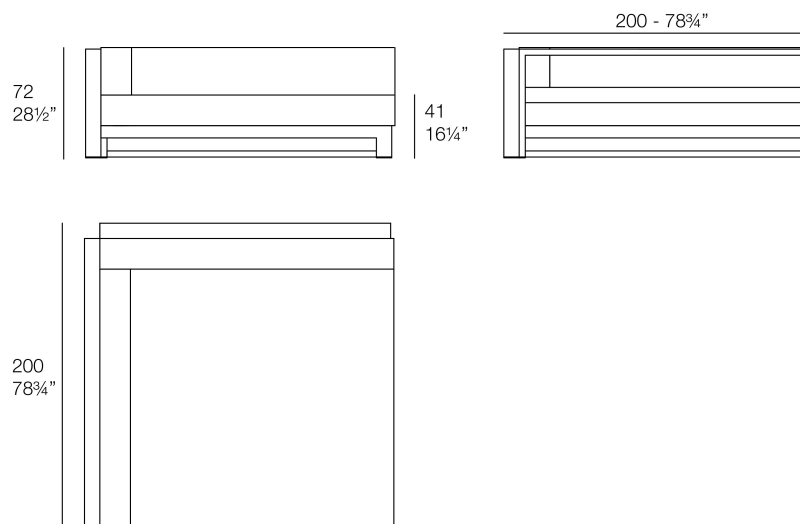

maintains the geometric lines of the collection without compromising comfort.

It offers a wide variety of modules to create versatile and personalised compositions.

Weight: 75.93 Kg

POSIDONIA Módulo Derecho XL  
POSIDONIA Right Section XL