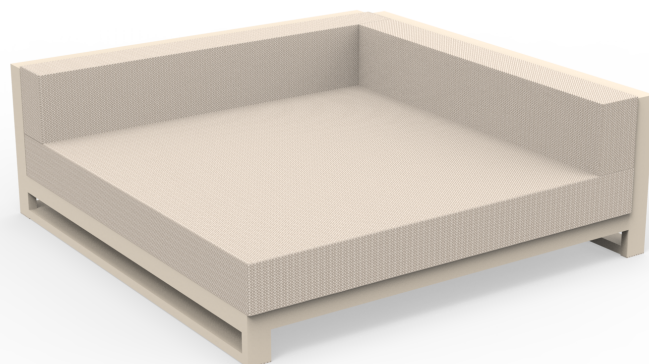

Posidonia left corner xl

by Ramón Esteve

Posidonia, the new collection of **designer outdoor furniture** is capable of creating an atmosphere of serenity and balance, awakening the user's sensibility and inviting them to enjoy every moment.