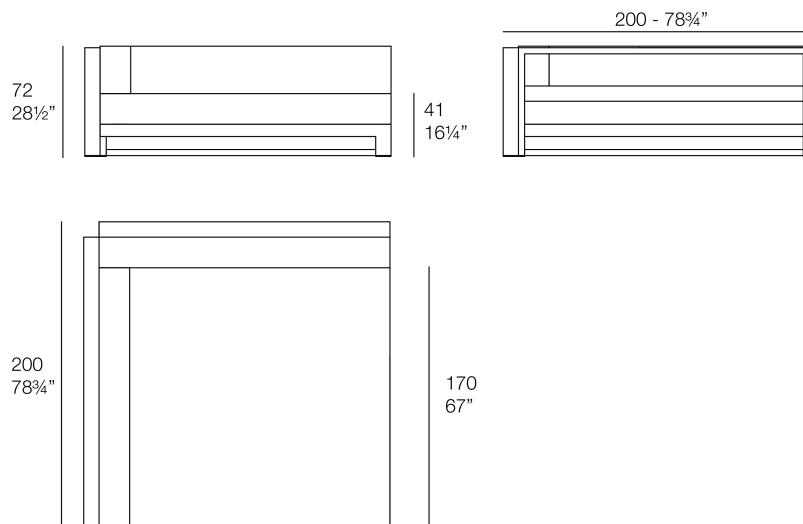

maintains the geometric lines of the collection without compromising comfort.

It offers a wide variety of modules to create versatile and personalised compositions.

Weight: 75.93 Kg

POSIDONIA Módulo Esquina XL
POSIDONIA Corner Section XL