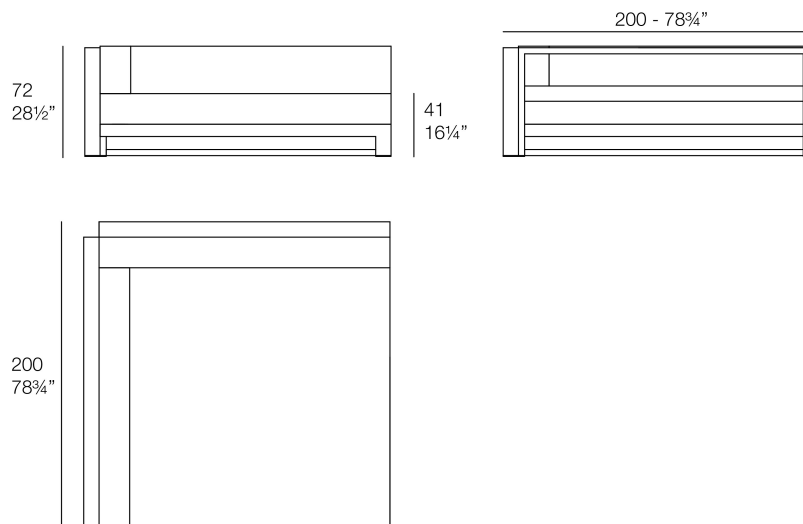

maintains the geometric lines of the collection without compromising comfort.

It offers a wide variety of modules to create versatile and personalised compositions.

Weight: 75.93 Kg

POSIDONIA Esquina XL
POSIDONIA Corner XL