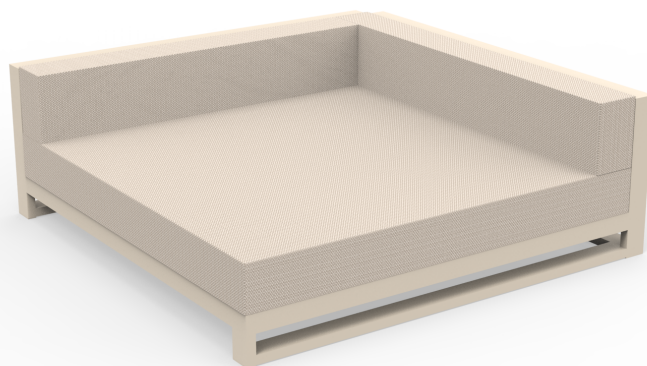

Info

Description

The Posidonia modular sofa, designed by Ramón Esteve, stands out for its thermo-lacquered aluminium structure, prepared to withstand any climatic condition. The upholstery, composed of latest-generation foams,

maintains the geometric lines of the collection without compromising comfort.

It offers a wide variety of modules to create versatile and personalised compositions.

Weight: 75.93 Kg

POSIDONIA Esquina XL
POSIDONIA Corner XL