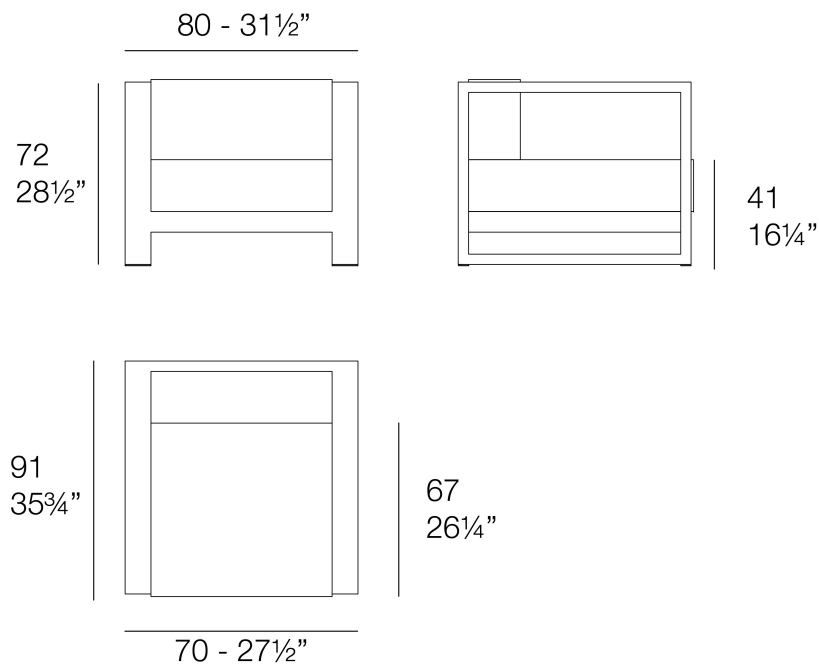

Weight: 28.68 Kg

POSIDONIA Butaca
POSIDONIA Lounge Chair

Finishes

finishes

ALUMINIUM

Ref. 54700

white

british gray