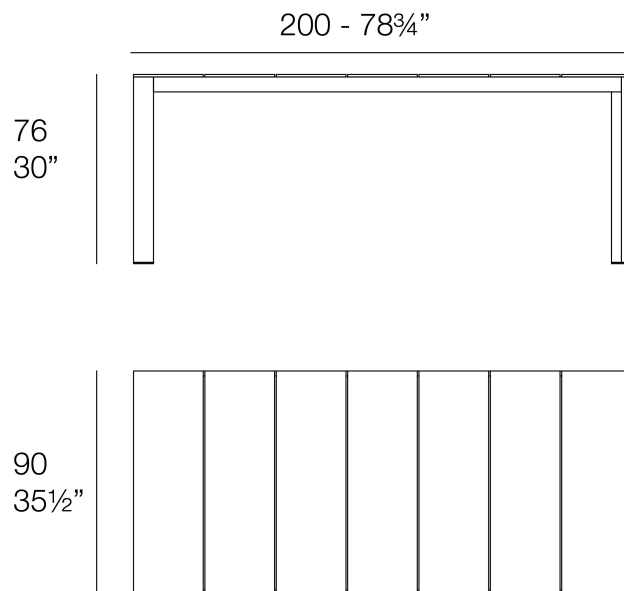

Its HPL surface is highly resistant to scratches and is available in different sizes. In addition, a wide palette of colours allows you to create customised combinations of HPL surface and aluminium structure.

Weight: 35.88 Kg

POSIDONIA Mesa Comedor 200
POSIDONIA Dinning 78³/₄"

Finishes

finishes

ALUMINIUM

Ref. 54713

white

british gray