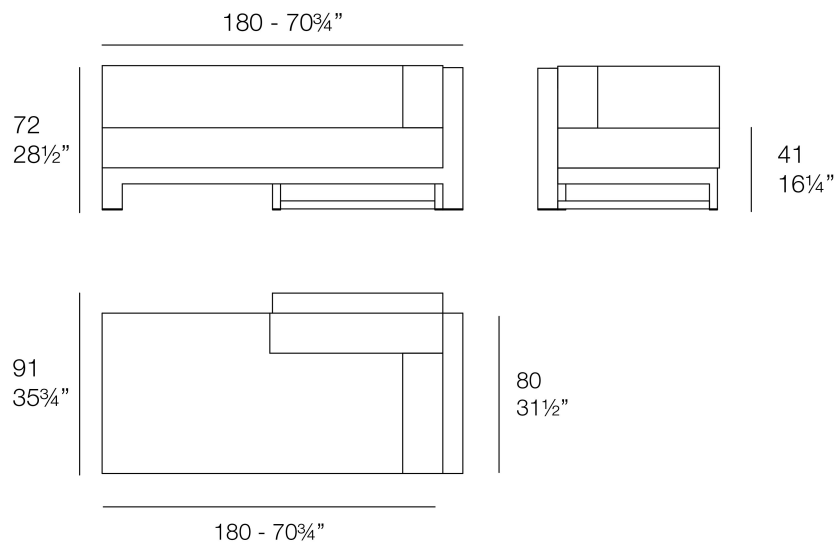

maintains the geometric lines of the collection without compromising comfort.

It offers a wide variety of modules to create versatile and personalised compositions.

Weight: 34.19 Kg

POSIDONIA Chaiselongue Módulo Derecho  
POSIDONIA Chaiselongue Right Section