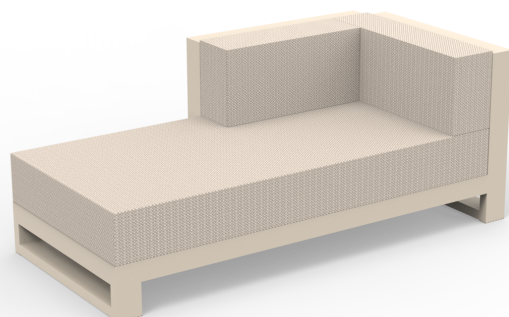

Posidonia chaiselongue right section

by Ramón Esteve

Posidonia, the new collection of **designer outdoor furniture** is capable of creating an atmosphere of serenity and balance, awakening the user's sensibility and inviting them to enjoy every moment.